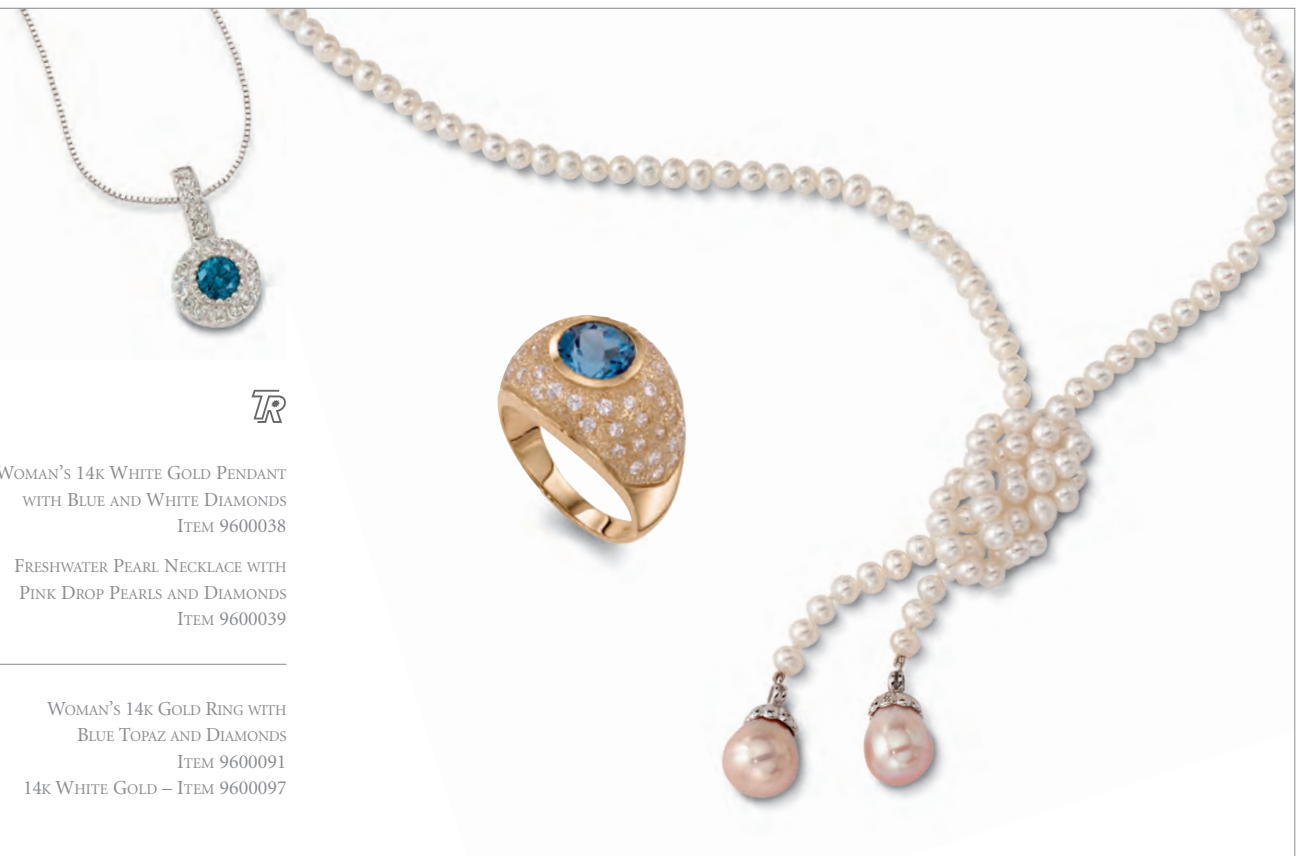

TREK

LEMOND ROAD BIKE BY TREK
MEN'S - ITEM 9600073
LADIES' - ITEM 9600106

Canon

CANON HV10 HIGH
DEFINITION CAMCORDER
ITEM 9600067

M
THE MASTERPIECE COLLECTION™

WOMAN'S 14K WHITE GOLD PENDANT
WITH BLUE AND WHITE DIAMONDS
ITEM 9600038

FRESHWATER PEARL NECKLACE WITH
PINK DROP PEARLS AND DIAMONDS
ITEM 9600039

WOMAN'S 14K GOLD RING WITH
BLUE TOPAZ AND DIAMONDS
ITEM 9600091
14K WHITE GOLD - ITEM 9600097

A collection of the best... for the best.™

Baccarat

BACCARAT SMALL TORNADO VASE
ITEM 9600066

MOVADO MEN'S SERIES 800
STAINLESS STEEL CHRONOGRAPH WATCH
ITEM 9600118

MICHELE WOMEN'S WATCH WITH
DIAMONDS AND BLACK STRAP
ITEM 9600075

MAN'S 14K GOLD RING AND
CUFF LINK SET WITH BLACK ONYX
ITEM 9600090

CALLAWAY BIG BERTHA FUSION
3-9 STEEL IRONS
MEN'S RIGHT - ITEM 9600069
MEN'S LEFT - ITEM 9600114

BOSE ACOUSTIMASS 16 HOME
ENTERTAINMENT SPEAKER SYSTEM
WHITE - ITEM 9600068
BLACK - ITEM 9600105